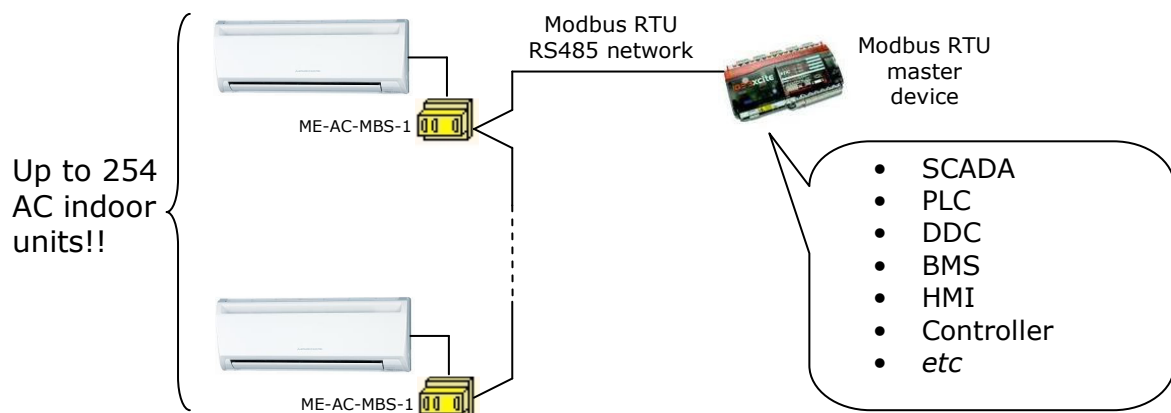

ME-AC-MBS-1

The natural integration

Your **Mitsubishi Electric** air conditioner now with direct **Modbus RTU** connection

Compatible with all models of Domestic and Mr.Slim lines of air conditioners.

Low Cost. Quick and easy installation. Compatible with the use of the IR remote control.

Easy installation and configuration

- ❑ Reduced dimensions 90 x 53 x 58 mm.
Mountable on DIN rail, Wall, or even inside the A.C. indoor unit in some models.
- ❑ External power not required.
- ❑ Direct connection to Modbus RTU networks over RS485 bus.
- ❑ Direct connection to the A.C. indoor unit.
- ❑ Configuration from Modbus registers as well as from on-board DIP-switches.
- ❑ Multiple registers for supervision and control.
- ❑ Total Control & Supervision.

From Modbus, access to

- Start/Stop of the unit.
- Set Point Temperature.
- Ambient Temperature.
- Mode.
- Fan Speed.
- Vane position.
- . . .
- Commands and ... real states of the unit!!

TRADEMARKS: All trademarks and tradenames used in this document are acknowledged to be the copyright of their respective holders.